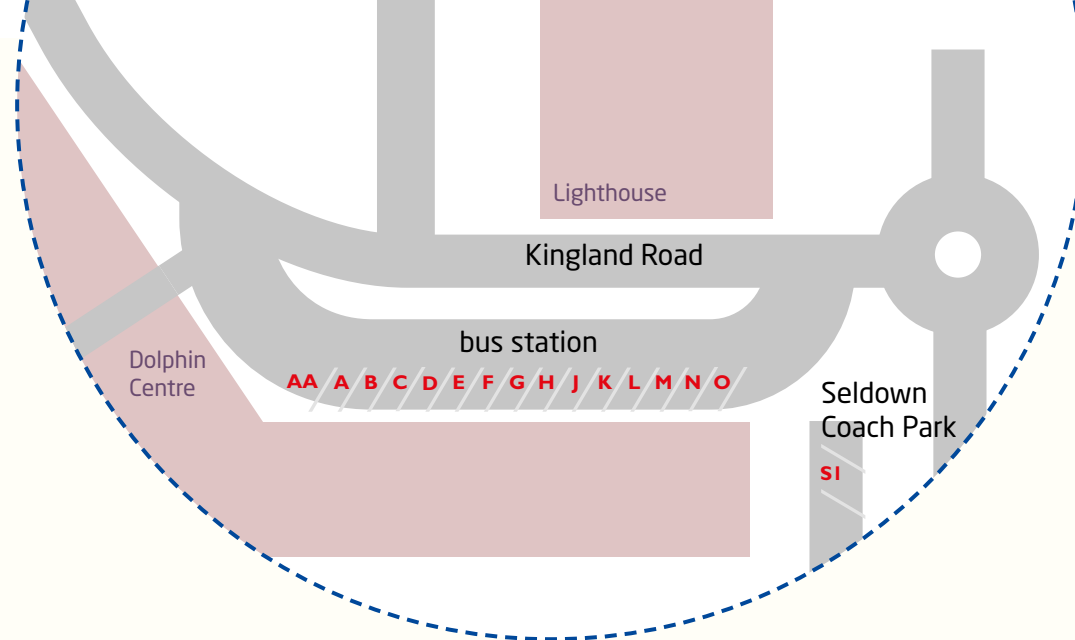

route		Bus Station Stand
<b>m1</b>	to Bournemouth & Bournemouth Hospital	<b>A or AA</b>
<b>N1</b>	to Bournemouth & Bournemouth Hospital	<b>O</b>
<b>m2</b>	to Bournemouth & Southbourne	<b>B</b>
<b>N2</b>	to Bournemouth & Christchurch	<b>O</b>
<b>3</b>	to Broadstone, Corfe Mullen & Wimborne	<b>E</b>
<b>3x</b>	to Broadstone, Corfe Mullen & Wimborne	<b>F</b>
<b>4</b>	to Broadstone, Merley & Wimborne	<b>E</b>
<b>8</b>	to Hamworthy, Turlin Moor, Upton, Creekmoor & Oakdale	<b>F</b>
<b>9</b>	to Oakdale, Creekmoor, Upton, Turlin Moor & Hamworthy	<b>G</b>
<b>10</b>	to Sterte & Lytchett Matravers	<b>L</b>
<b>14</b>	to Alderney, West Howe, Kinson & Bournemouth Hospital	<b>N</b>
<b>15</b>	to Winton & Bournemouth Hospital	<b>L</b>
<b>16</b> <b>17</b>	to Alderney & Bournemouth	<b>M</b>
<b>20</b>	to Penn Hill, Bournemouth & Castlepoint	<b>J</b>
<b>25</b> <b>26</b>	to Canford Heath & Tower Park	<b>D</b>
<b>32</b>	to Merley & Kinson	<b>G</b>
<b>40</b>	to Wareham & Swanage	<b>H</b>
<b>60</b>	to Lilliput & Sandbanks	<b>J</b>
	to Rockley Park	<b>H</b>
<b>X6</b>	to Bearwood, Verwood & Ringwood	<b>N</b>
<b>X8</b>	to Blandford	<b>L</b>
<b>U2</b>	to University Talbot Campus	<b>S1</b>
route <b>ONE</b>	to Poole Quay	<b>K</b>
<b>898</b>	to Asda	<b>G</b>

# where to catch your bus

# Bus Station