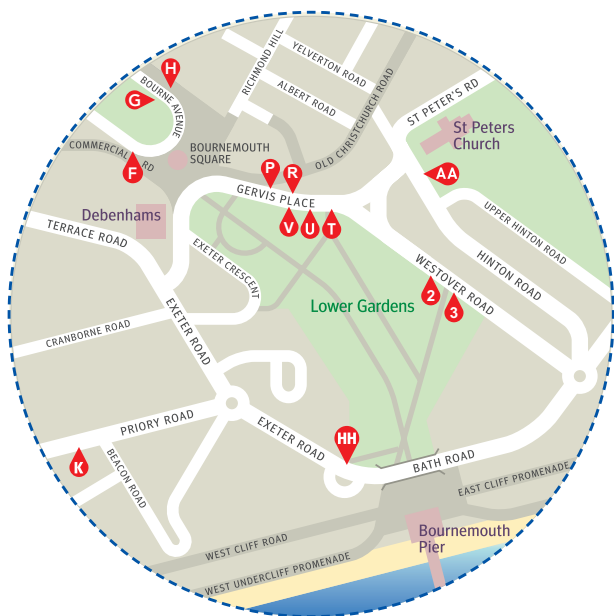

# Where to catch your bus

## Bournemouth Town Centre

route		Stop/Stand
<b>m1</b>	to Castlepoint & Bournemouth Hospital	<b>R AA</b>
<b>m2</b>	to Boscombe & Southbourne	<b>R AA</b>
<b>m1 m2</b>	to Poole	<b>V 2</b>
<b>13</b>	to Wimborne	<b>U HH</b>
<b>16</b>	to Rossmore & Poole	<b>U</b>
<b>17</b>	to University & Poole	<b>P AA</b>
<b>20</b>	to Castlepoint to Poole	<b>G</b> <b>H F</b>
<b>32</b>	to Kinson, Merley & Poole	<b>P AA</b>
<b>50</b>	to Sandbanks & Swanage to Bournemouth Rail Station	<b>T K</b> <b>R AA</b>
<b>70</b>	to Alum Chine & Poole to East Cliff	<b>T K</b> <b>P AA</b>
<b>U4</b>	to University	<b>P</b>
<b>X1 X2</b>	to New Milton & Lymington	<b>3 AA</b>
<b>X3</b>	to Ringwood & Salisbury	<b>3 AA</b>
<b>X6</b>	to Ringwood & Verwood	<b>3 AA</b>