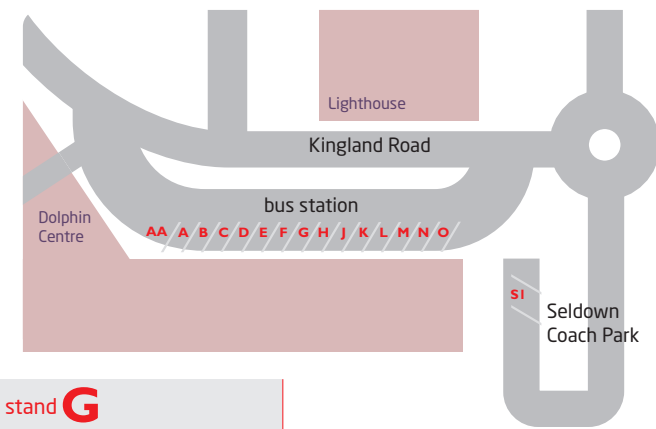

# where to catch your bus in Poole Bus Station

stand A	stand B	stand D	stand E	stand F	stand G	
<p><b>m1</b> to Poole Hospital Poole College Lower Parkstone Upper Parkstone Branksome Westbourne Bournemouth Lansdowne Bournemouth Station Charminster Castlepoint Royal Bournemouth Hospital</p>	<p><b>m2</b> to Poole Hospital Poole College Upper Parkstone Branksome Westbourne Bournemouth Lansdowne Boscombe Pokesdown Southbourne</p>	<p><b>5</b> to Oakdale Canford Heath</p> <p><b>6</b> to Oakdale Canford Heath Tower Park</p>	<p><b>3</b> to Oakdale Fleetsbridge Creekmoor Waterloo Estate Broadstone Highfield Estate Corfe Mullen Wimborne</p> <p><b>4</b> to Oakdale Fleetsbridge Creekmoor Waterloo Estate Broadstone Merley Wimborne</p>	<p><b>3x</b> to Broadstone Highfield Estate Corfe Mullen Wimborne</p> <p><b>8</b> to Hamworthy Turlin Moor Upton Creekmoor Fleetsbridge Oakdale</p>	<p><b>9</b> to Oakdale Fleetsbridge Creekmoor Upton Turlin Moor Hamworthy</p> <p><b>898</b> to Asda Poole</p>	
stand H	stand J	stand K	stand L	stand M	stand N	stand SI Seldown Coach Park
<p><b>40</b> to Upton Organford Sandford Wareham Corfe Castle Swanage</p> <p><b>70</b> to Lilliput Compton Acres Canford Cliffs Branksome Chine Alum Chine Westbourne Bournemouth East Cliff</p> <p><b>32</b> to Oakdale Merley Kinson Bournemouth</p>	<p><b>20</b> to Penn Hill Bournemouth Charminster Castlepoint</p> <p><b>60</b> to Lilliput Compton Acres Canford Cliffs Sandbanks</p> <p><b>60</b> to Hamworthy Rockley Park</p> <p><b>First</b> <b>X54</b> to Wareham Wool Lulworth Weymouth</p> <p><b>744</b> to Oakdale Junior School Baiter Park</p>	<p><b>Route ONE</b> <b>Poole town service</b> Poole Lighthouse Parkstone Road Poole Hospital Poole Station High Street Poole Quay Baiter Park</p>	<p><b>10</b> to Sterte Stanley Green Wessex Gate Retail Park Upton Organford Lyttchett Matravers</p> <p><b>15</b> to Upper Parkstone Wallisdown University Winton Moordown Castlepoint Royal Bournemouth Hospital</p> <p><b>X8</b> to Sturminster Marshall Spetisbury Charlton Marshall Blandford</p>	<p><b>16</b> to Newtown Alderney Herbert Avenue Arne Avenue Branksome Westbourne Bournemouth</p> <p><b>17</b> to Newtown Alderney Herbert Avenue Arne Avenue Wallisdown University Winton Bournemouth Station Bournemouth</p>	<p><b>11</b> to Newtown Alderney Bearwood Estate</p> <p><b>14</b> to Newtown Alderney Wallisdown West Howe Kinson East Howe Ensbury Park Moordown Castlepoint Royal Bournemouth Hospital</p> <p><b>X6</b> to Newtown Alderney Ferndown West Moors Verwood Ringwood</p>	<p><b>U2</b> to Park Gates Branksome Alder Road Wallisdown University</p>