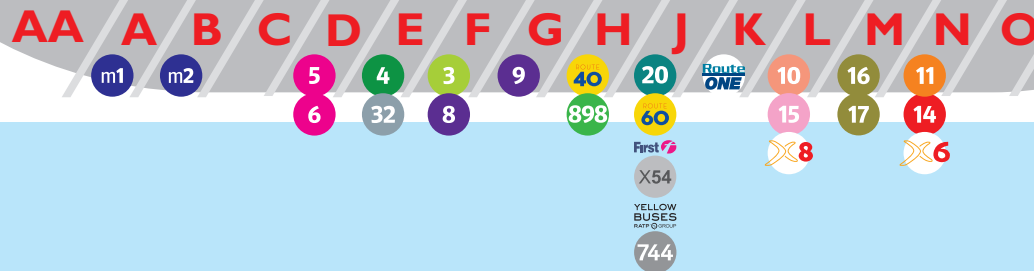

Lighthouse

Kingland Road

Bus Station

Dolphin Centre

S1
U2

Seldown
Coach Park

where to catch your bus in Poole Bus Station