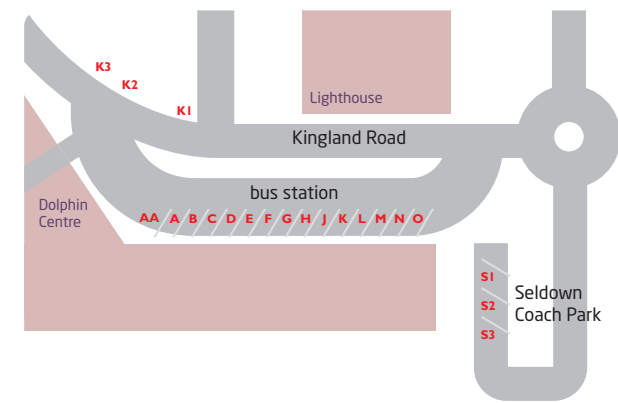

# where to catch your bus around Poole Bus Station

<p><b>stand AA</b></p> <p><b>m1</b> to Poole Hospital Poole College Lower Parkstone Upper Parkstone Poole Retail Park Branksome Westbourne Bournemouth Lansdowne Bournemouth Station Charminster Castlepoint</p>	<p><b>stand B</b></p> <p><b>m2</b> to Poole Hospital Poole College Upper Parkstone Poole Retail Park Branksome Westbourne Bournemouth Lansdowne Boscombe Pokesdown Southbourne</p>	<p><b>stand D</b></p> <p><b>ROUTE ONE</b> <b>Poole town service</b> to Lighthouse Parkstone Road Poole Hospital Poole Rail Station High Street Poole Quay Baiter Harbourside Park</p> <p><b>898</b> to ASDA Poole</p>	<p><b>stand E</b></p> <p><b>10</b> to Sterte Stanley Green Wessex Gate Retail Park Upton Organford Lytchett Matravers</p> <p><b>15</b> to Poole Hospital Upper Parkstone Wallisdown University Winton Moordown Castlepoint Royal Bournemouth Hospital</p> <p><b>60</b> to Hamworthy Rockley Park</p>	<p><b>stand F</b></p> <p><b>20</b> to Penn Hill Bournemouth Charminster Castlepoint</p> <p><b>32</b> to Oakdale Merley Kinson Bournemouth</p> <p><b>60</b> to Lilliput Compton Acres Canford Cliffs Sandbanks</p>	<p><b>stand H</b></p> <p><b>3</b> to Broadstone Corfe Mullen Wimborne</p> <p><b>70</b> to Compton Acres Canford Cliffs Branksome Chine Alum Chine Bournemouth East Cliff <i>Seasonal service only</i></p>	<p><b>stand J</b></p> <p><b>8</b> to Hamworthy Turlin Moor Upton Creekmoor Fleetsbridge Oakdale</p>
<p><b>stand L</b></p> <p><b>9</b> to Oakdale Fleetsbridge Creekmoor Upton Turlin Moor Hamworthy</p>	<p><b>stand M</b></p> <p><b>4</b> to Oakdale Fleetsbridge Creekmoor Waterloo Estate Broadstone Merley Wimborne</p> <p><b>stand O</b></p> <p><b>5</b> to Oakdale Canford Heath</p> <p><b>6</b> to Oakdale Canford Heath Tower Park</p>	<p><b>stand KI</b></p> <p><b>11</b> to Newtown Alderney Alderney West Turbarry Retail Park Bearwood Estate</p> <p><b>X6</b> to Newtown Alderney West Turbarry Retail Park Bear Cross Ferndown West Moors Verwood Ringwood</p>	<p><b>stand K2</b></p> <p><b>16</b> to Newtown Alderney Herbert Avenue Arne Avenue Branksome Westbourne Bournemouth</p> <p><b>17</b> to Newtown Alderney Herbert Avenue Arne Avenue Wallisdown University Winton Bournemouth Station Bournemouth</p>	<p><b>stand K3</b></p> <p><b>14</b> to Newtown Alderney Discovery Court Business Centre Wallisdown West Howe Kinson East Howe Ensbury Park Moordown Castlepoint Royal Bournemouth Hospital</p>	<p><b>stand SI</b></p> <p><b>40</b> to Upton Organford Sandford Wareham Corfe Castle Swanage</p> <p><b>X8</b> to Sturminster Marshall Spetisbury Charlton Marshall Blandford</p>	<p><b>stand S2</b></p> <p><b>U2</b> to Park Gates Branksome Alder Road Wallisdown University</p> <p><b>X54</b> to Weymouth run by <b>First</b></p> <p><b>stand S3</b></p> <p><b>national express</b> <b>National Express</b> Scheduled coach services</p>