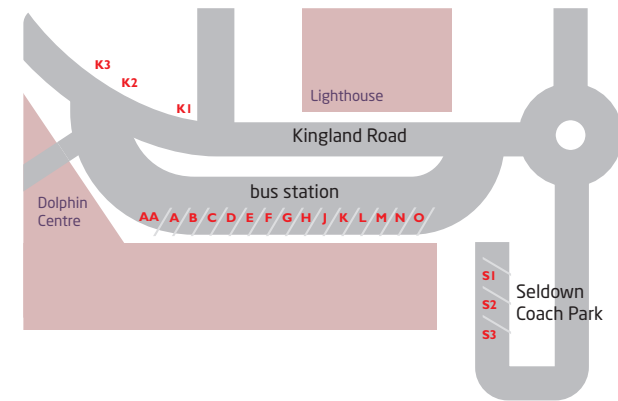

# where to catch your bus around Poole Bus Station

<p><b>stand AA</b></p> <p><b>m1</b> to Poole Hospital Poole College Lower Parkstone Upper Parkstone Poole Retail Park Branksome Westbourne Bournemouth Lansdowne</p> <p>☺ Bournemouth Station Charminster Castlepoint</p>	<p><b>stand B</b></p> <p><b>m2</b> to Poole Hospital Poole College Upper Parkstone Poole Retail Park Branksome Westbourne Bournemouth Lansdowne Boscombe Pokesdown Southbourne</p>	<p><b>stand D</b></p> <p><b>Route ONE</b> <b>Poole town service</b> to Lighthouse Parkstone Road Poole Hospital ☺ Poole Rail Station High Street Poole Quay Baiter Harbourside Park</p> <p><b>898</b> to ASDA Poole</p>	<p><b>stand E</b></p> <p><b>10</b> to Sterte Stanley Green Wessex Gate Retail Park Upton Organford Lytchett Matravers</p> <p><b>15</b> to Poole Hospital Upper Parkstone Wallisdown University Winton Moordown Castlepoint Royal Bournemouth Hospital</p> <p><b>60</b> to Hamworthy Rockley Park</p>	<p><b>stand F</b></p> <p><b>20</b> to Penn Hill Bournemouth Charminster Castlepoint</p> <p><b>32</b> to Oakdale Merley Kinson Bournemouth</p> <p><b>60</b> to Lilliput Compton Acres Canford Cliffs Sandbanks</p>
---	--	---	--	---