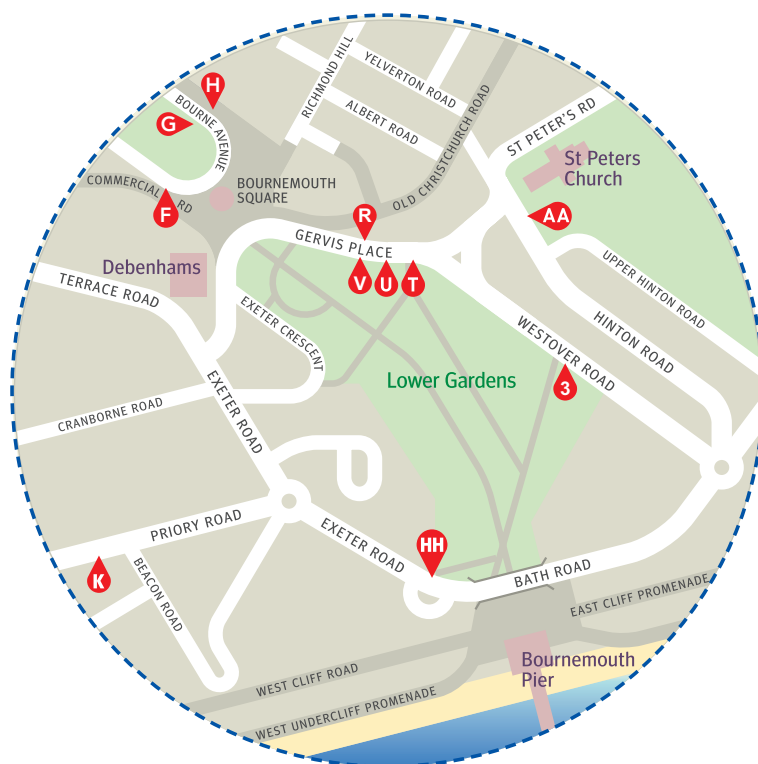

Where to catch your bus

Bournemouth Town Centre

route	Stop/Stand
m1 to Castlepoint	R AA
m2 to Boscombe & Southbourne	R AA
m1 m2 to Poole	V
13 to Wimborne	U HH
16 to Rossmore & Poole	U
17 to University & Poole	R AA
20 to Castlepoint	G
to Poole	H F
32 to Kinson, Merley & Poole	R AA
50 to Sandbanks & Swanage	T K
to Bournemouth Rail Station	R AA
70 to Alum Chine & Poole	T K
to East Cliff	R AA
U4 to University	R
X1 X2 to New Milton & Lymington	3
X3 to Ringwood & Salisbury	3
X6 to Ringwood & Verwood	3

Please be aware that stands have changed to accommodate social distancing. Please familiarise yourself before you travel to make sure your journey is as smooth as possible.