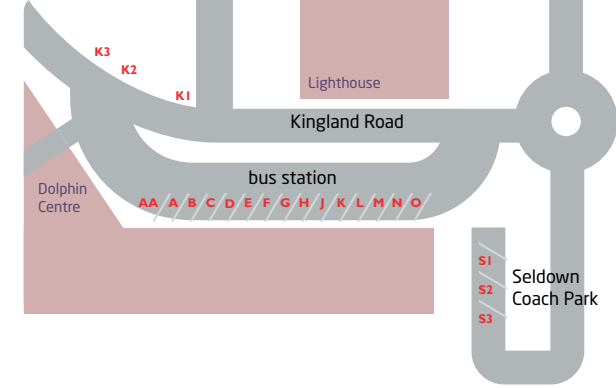

where to catch your bus around Poole Bus Station

stand AA

- m1** to Poole Hospital
Poole College
Lower Parkstone
Upper Parkstone
Poole Retail Park
Branksome
Westbourne
Bournemouth
Lansdowne
Bournemouth Station
Charminster
Castlepoint

stand B

- m2** to Poole Hospital
Poole College
Upper Parkstone
Poole Retail Park
Branksome
Westbourne
Bournemouth
Lansdowne
Boscombe
Pokesdown
Southbourne

stand D

- Route ONE** **Pooler town service**
to Lighthouse
Parkstone Road
Poole Hospital
Poole Rail Station
High Street
Poole Quay
Baiter Harbourside
Park

- 898** to ASDA Poole

stand E

- 10** to Sterte
Stanley Green
Wessex Gate
Retail Park
Upton
Organford
Lytchett Matravers

- 15** to Poole Hospital
Upper Parkstone
Wallisdown
University
Winton
Moordown
Castlepoint
Royal Bournemouth
Hospital

- 3** to Broadstone
Corfe Mullen
Wimborne

- 70** to Compton Acres
Canford Cliffs
Branksome Chine
Alum Chine
Seasonal service only

- 744** to Oakdale Junior School
run by **YELLOW BUSES**

stand J

- 8** to Hamworthy
Turlin Moor
Upton
Creekmoor
Fleetsbridge
Oakdale