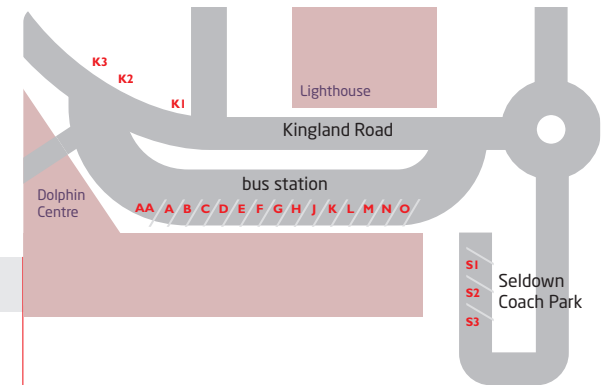

where to catch your bus around Poole Bus Station

stand AA

- m1** to Poole Hospital
Poole College
Lower Parkstone
Upper Parkstone
Poole Retail Park
Branksome
Westbourne
Bournemouth
Lansdowne
Bournemouth Station
Charminster
Castlepoint

stand B

- m2** to Poole Hospital
Poole College
Upper Parkstone
Poole Retail Park
Branksome
Westbourne
Bournemouth
Lansdowne
Boscombe
Pokesdown
Southbourne

stand D

- Route ONE** **Poole town service**
to Lighthouse
Parkstone Road
Poole Hospital
Poole Rail Station
High Street
Poole Quay
Baiter Harbourside Park
- 898** to **ASDA** Poole

stand E

- 10** to Sterte
Stanley Green
Wessex Gate
Retail Park
Upton
Organford
Lyttchett Matravers
- 15** to Poole Hospital
Upper Parkstone
Wallisdown
University
Winton
Moordown
Castlepoint
Royal Bournemouth
Hospital
- 60** to Hamworthy
Rockley Park

stand F

- 20** to Penn Hill
Bournemouth
Charminster
Castlepoint
- 32** to Oakdale
Merley
Kinson
Bournemouth
- 60** to Lilliput
Compton Acres
Canford Cliffs
Sandbanks

stand H

- 744** to Oakdale Junior School
run by **YELLOW BUSES**