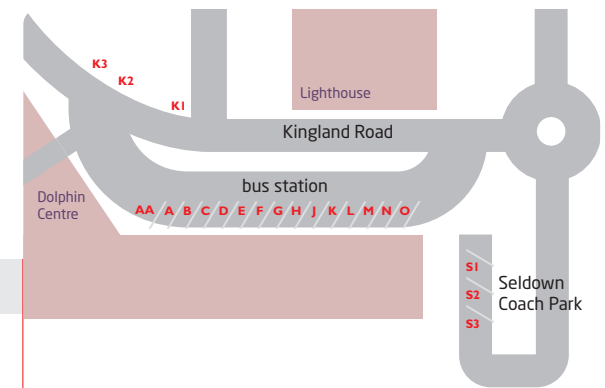

where to catch your bus around Poole Bus Station

stand AA

- m1** to Poole Hospital
Poole College
Lower Parkstone
Upper Parkstone
Poole Retail Park
Branksome
Westbourne
Bournemouth
Lansdowne
Pokesdown
Bournemouth Station
Charminster
Castlepoint

stand B

- m2** to Poole Hospital
Poole College
Upper Parkstone
Poole Retail Park
Branksome
Westbourne
Bournemouth
Lansdowne
Boscombe
Pokesdown
Southbourne

stand D

- Route ONE** **Poole town service**
to Lighthouse
Parkstone Road
Poole Hospital
Poole Rail Station
High Street
Poole Quay
Baiter Harbourside
Park
- ASDA Free bus**
to ASDA Poole

stand E

- 10** to Sterte
Stanley Green
Wessex Gate
Retail Park
Upton
Organford
Lytchett Matravers
- 15** to Poole Hospital
Upper Parkstone
Wallisdown
University
Winton
Moordown
Castlepoint
Royal Bournemouth
Hospital
- 60** to Hamworthy
Rockley Park

stand F

- 20** to Penn Hill
Bournemouth
Charminster
Castlepoint
- 32** to Oakdale
Merley
Kinson
Bournemouth
- 60** to Lilliput
Compton Acres
Canford Cliffs
Sandbanks

stand H

- 3** to Broadstone
Corfe Mullen
Wimborne
- 744** to Oakdale Junior School
run by **YELLOW BUSES**