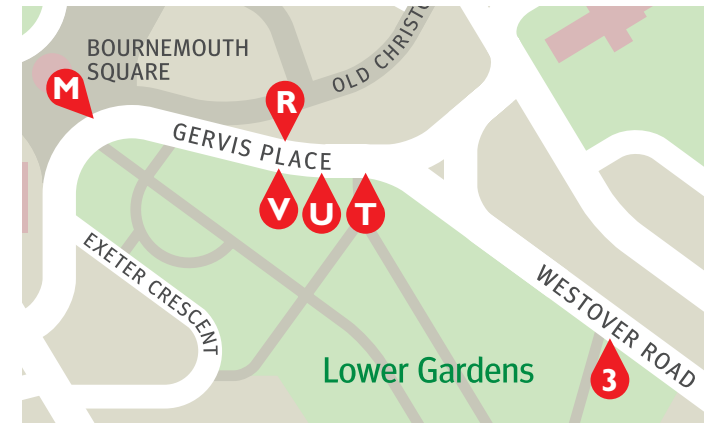

where to catch your bus around Bournemouth Square

stand M

50 to Bournemouth Station

stand R

m1 to Bournemouth Station
Charminster
Castlepoint

m2 to Lansdowne
Boscombe
Pokesdown
Southbourne

17 to Bournemouth Station
Winton
University
Wallisdown
Arne Avenue
Herbert Avenue
Alderney
Newtown
Poole

32 to Kinson
Merley
Oakdale
Poole

U4 to Lansdowne
Bournemouth University
Talbot Campus

stand T

50 to Westbourne
Canford Cliffs
Sandbanks
Studland
Swanage

U4 to Westbourne

stand U

13 to Winton
Moordown
Northbourne
Parley Cross
Ferndown
Canford Bottom
Colehill
Wimborne

16 to Westbourne
Branksome
Arne Avenue
Herbert Avenue
Alderney
Newtown
Poole

stand V

m1 to Westbourne
Branksome
Poole Retail Park
Upper Parkstone
Lower Parkstone
Poole College
Poole Hospital
Poole

m2 to Westbourne
Branksome
Poole Retail Park
Upper Parkstone
Poole College
Poole Hospital
Poole

stand 3

X1 to Lansdowne
Royal Bournemouth
Hospital
Christchurch
Mudford
Hinton Admiral
Highcliffe
Barton on Sea
New Milton
Milford on Sea
Lymington

X2 to Lansdowne
Royal Bournemouth
Hospital
Christchurch
Mudford
Hinton Admiral
Highcliffe
Walkford
New Milton
Lymington