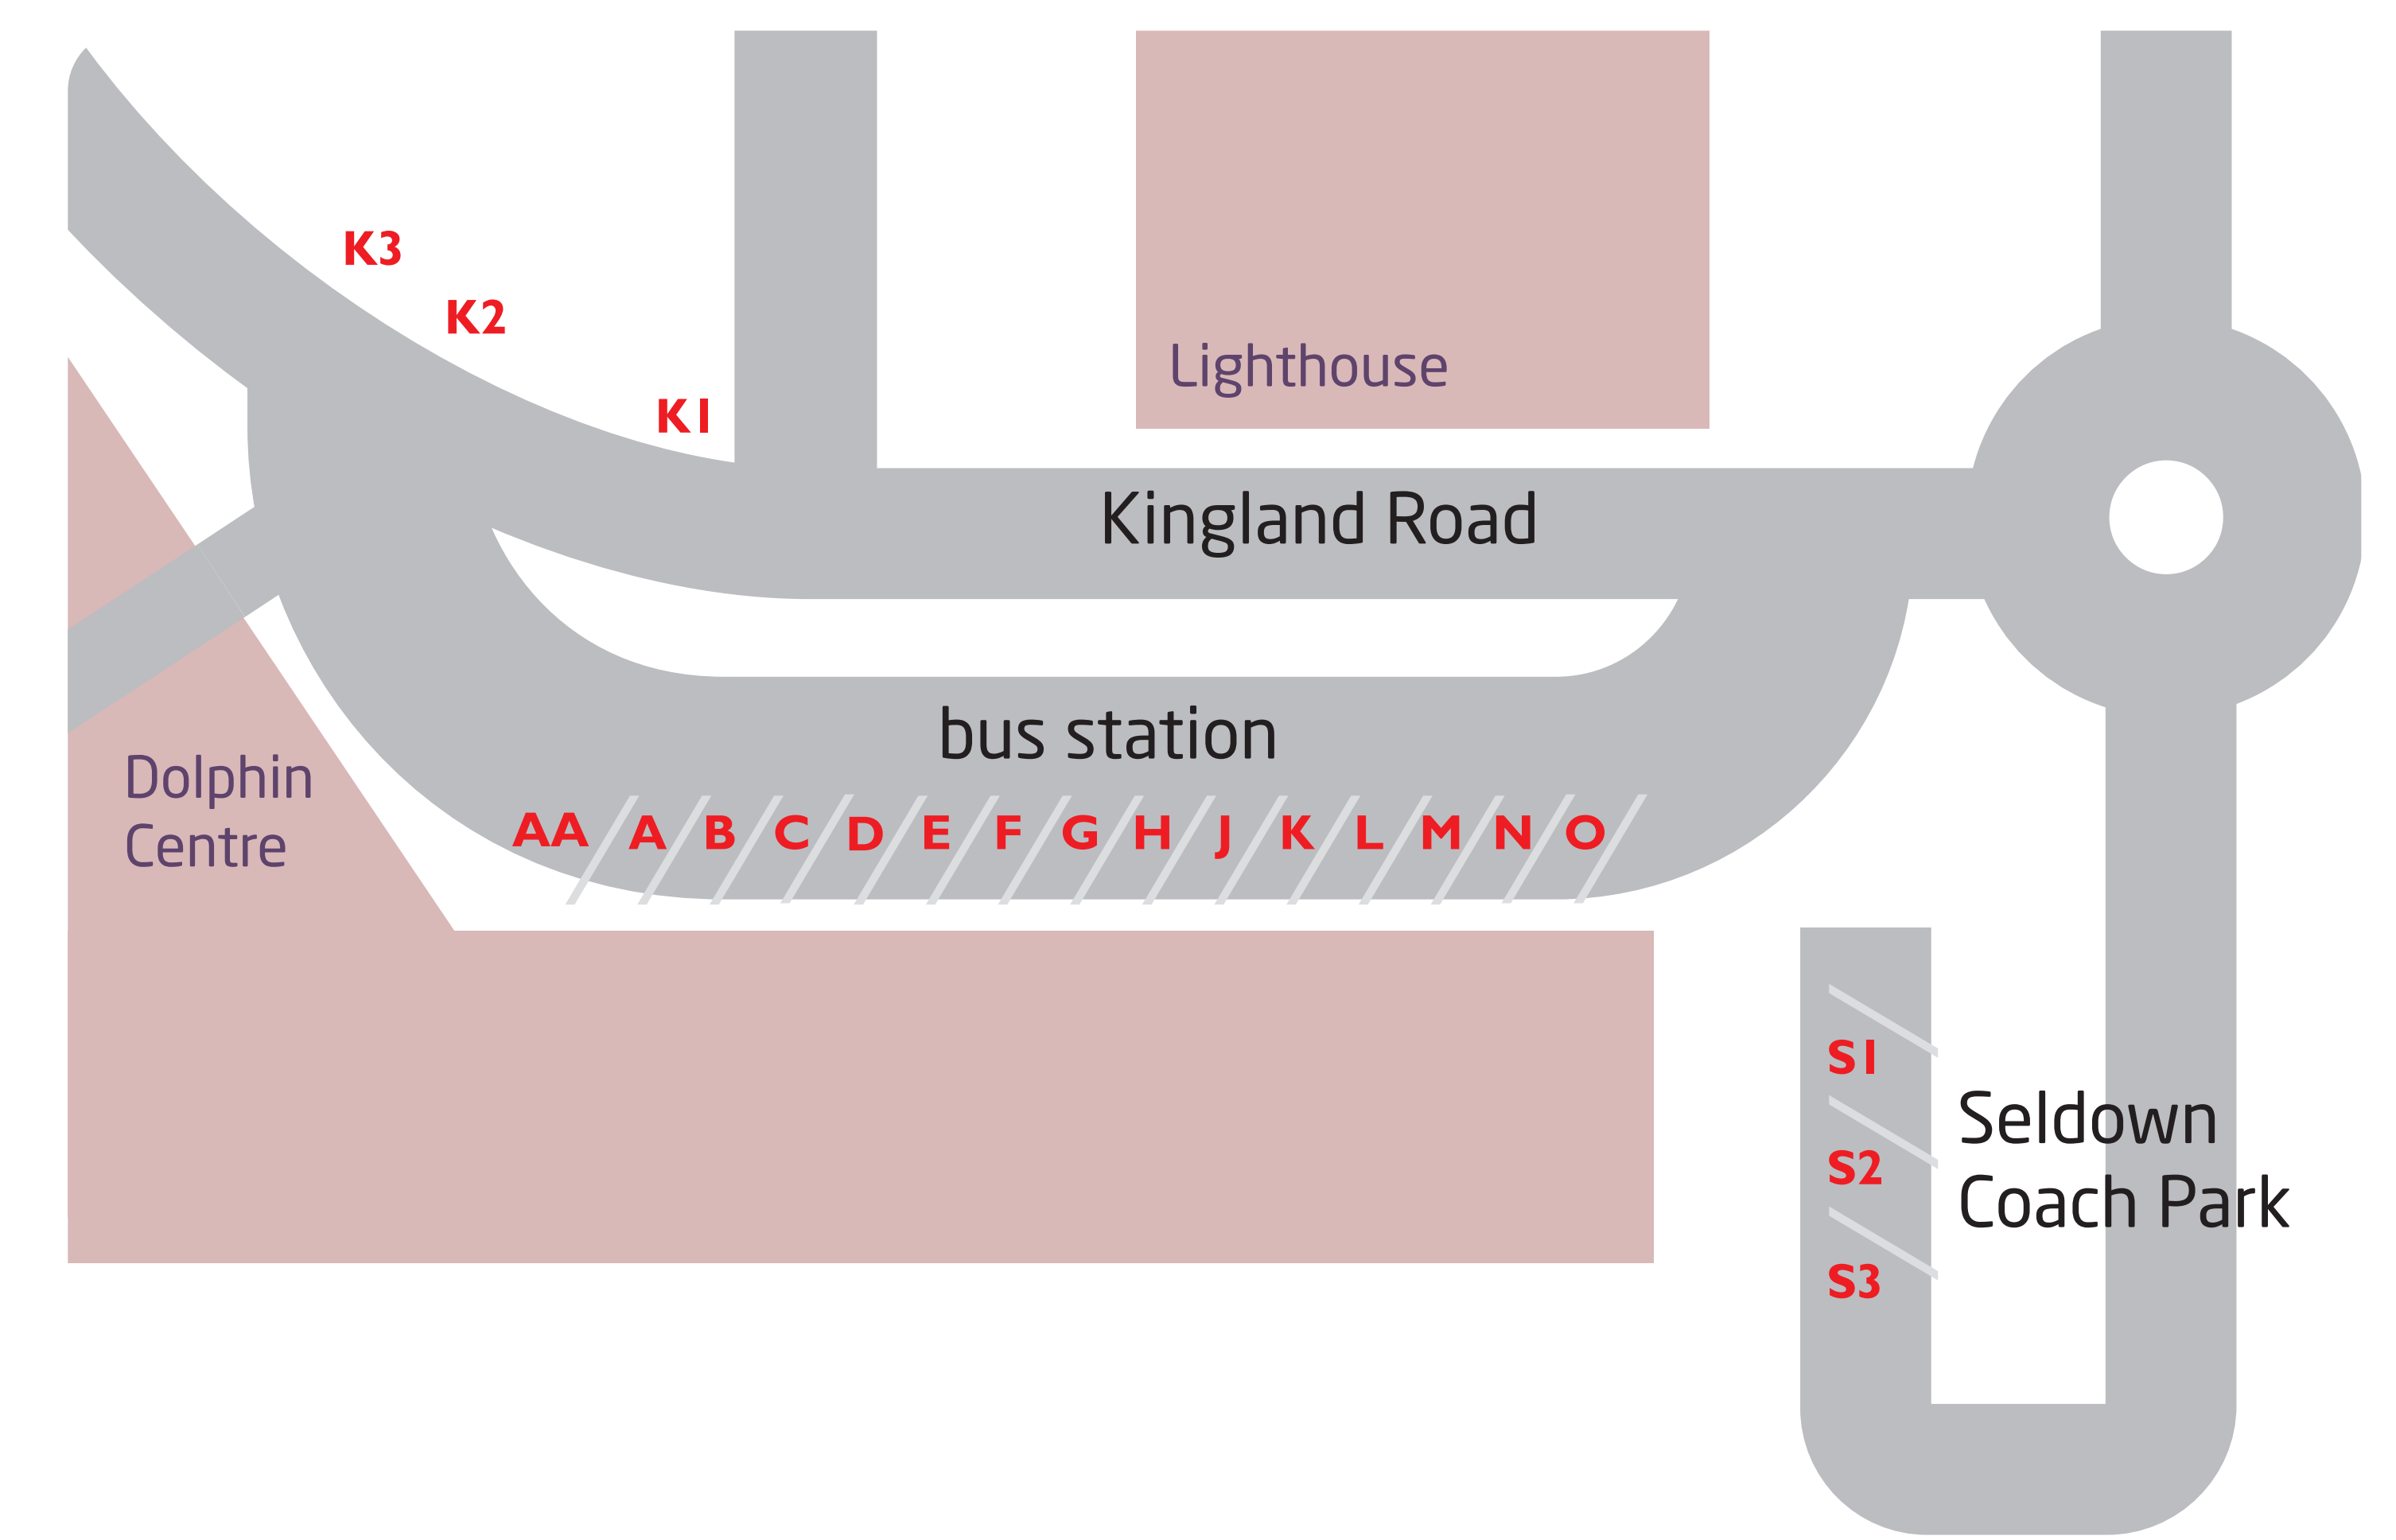

where to catch your bus around Poole Bus Station

stand AA

- m1** to Poole Hospital
Poole College
Lower Parkstone
Upper Parkstone
Poole Retail Park
Branksome
Westbourne
Bournemouth
Lansdowne
Bournemouth Station
Charminster
Castlepoint

stand B

- m2** to Poole Hospital
Poole College
Upper Parkstone
Poole Retail Park
Branksome
Westbourne
Bournemouth
Lansdowne
Boscombe
Pokesdown
Southbourne

stand D

- Route ONE** **Poole town service**
to Lighthouse
Parkstone Road
Poole Hospital
Poole Rail Station
High Street
Poole Quay
Baiter Harbourside
Park
- ASDA Free bus**
to ASDA Poole

stand H

- 10** to Sterte
Stanley Green
Wessex Gate
Retail Park
Upton
Organford
Lytchett Matravers
- 15** to Poole Hospital
Upper Parkstone
Wallisdown
University
Winton
Moordown
Castlepoint
Royal Bournemouth
Hospital
- Route 60** to Hamworthy
Rockley Park

stand O

- 5** to Oakdale
Canford Heath
- 6** to Oakdale
Canford Heath
Tower Park

stand KI

- 11** to Newtown
Alderney
Alderney West
Turbarry Retail Park
Bearwood Estate
- X6** to Newtown
Alderney West
Turbarry Retail Park
Bear Cross
Ferndown
West Moors
Verwood
Ringwood