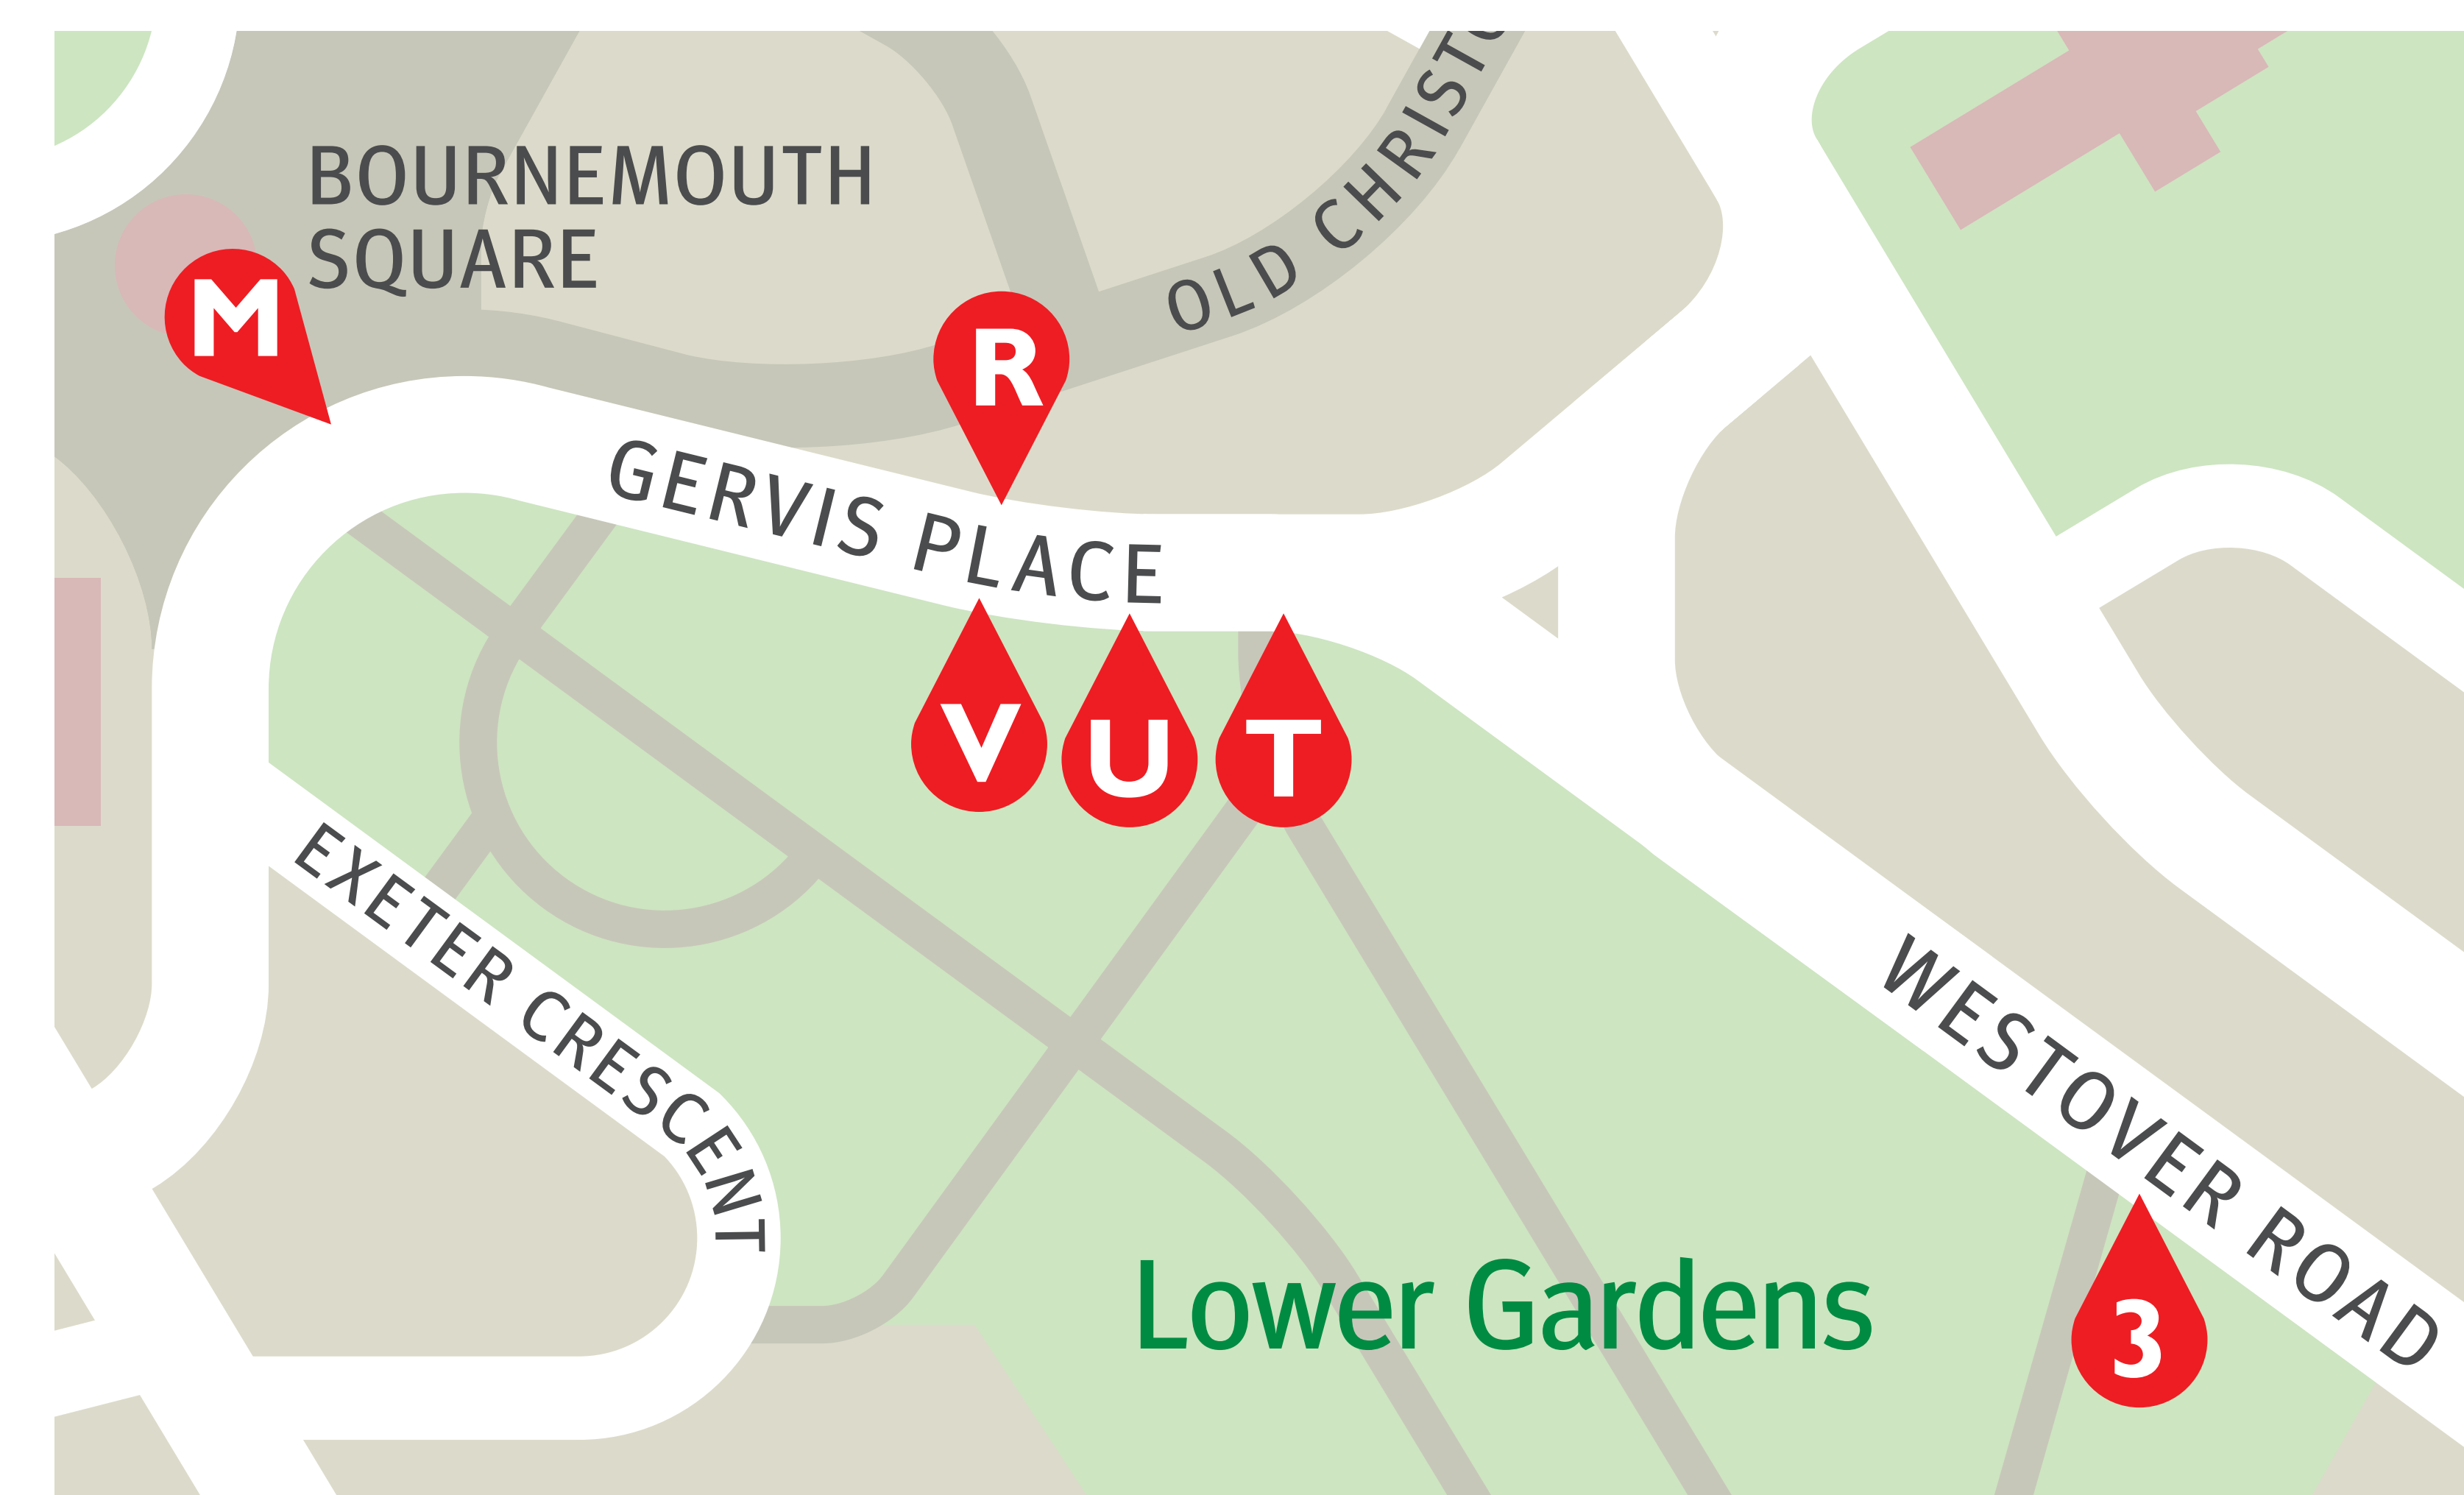

where to catch your bus around Bournemouth Square

DURING SOCIAL DISTANCING

stand **M**

ROUTE 50 to Bournemouth Station

stand **R**

m1 to Bournemouth Station
Charminster
Castlepoint

m2 to Lansdowne
Boscombe
Pokesdown
Southbourne

17 to Bournemouth Station
Winton
University
Wallisdown
Arne Avenue
Herbert Avenue
Alderney
Newtown
Poole

32 to Kinson
Merley
Oakdale
Poole

stand **T**

ROUTE 50 to Westbourne
Canford Cliffs
Sandbanks
Studland
Swanage

m2 to Westbourne
Branksome
Poole Retail Park
Upper Parkstone
Poole College
Poole Hospital
Poole

stand **3**

X1 to Lansdowne
Royal Bournemouth
Hospital
Christchurch
Mudford
Hinton Admiral
Highcliffe
Barton on Sea
New Milton
Milford on Sea
Lymington

X2 to Lansdowne
Royal Bournemouth
Hospital
Christchurch
Mudford
Hinton Admiral
Highcliffe
Walkford
New Milton
Lymington

X3 to Lansdowne
Boscombe
Royal Bournemouth
Hospital
Ringwood
Fordingbridge
Downton
Salisbury